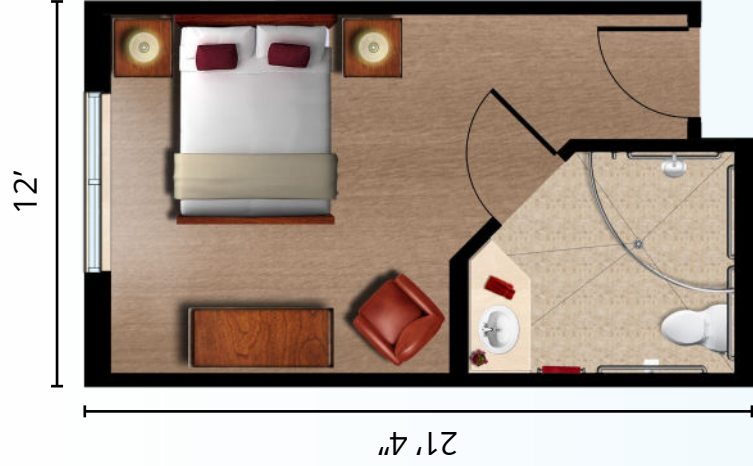

Waterford Lakes Community Floor Plan

Meadowbrook

Glenbrook

CERTUS Premier Memory Care Living

Private Suites

 The Oak Suite
281 Sq. Ft.

 The Pine Suite
318 Sq. Ft.

 The Magnolia Suite
396 Sq. Ft.