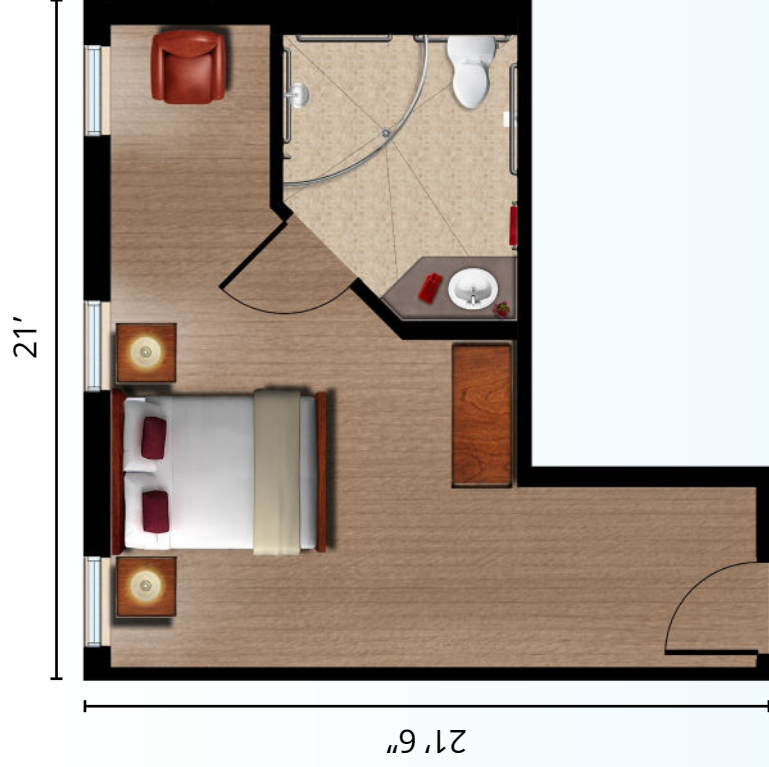

Waterford Lakes Community Floor Plan

Meadowbrook

Glenbrook

CERTUS Premier Memory Care Living

Private Suites

 The Oak Suite
281 Sq. Ft.

 The Pine Suite
318 Sq. Ft.

 The Magnolia Suite
396 Sq. Ft.