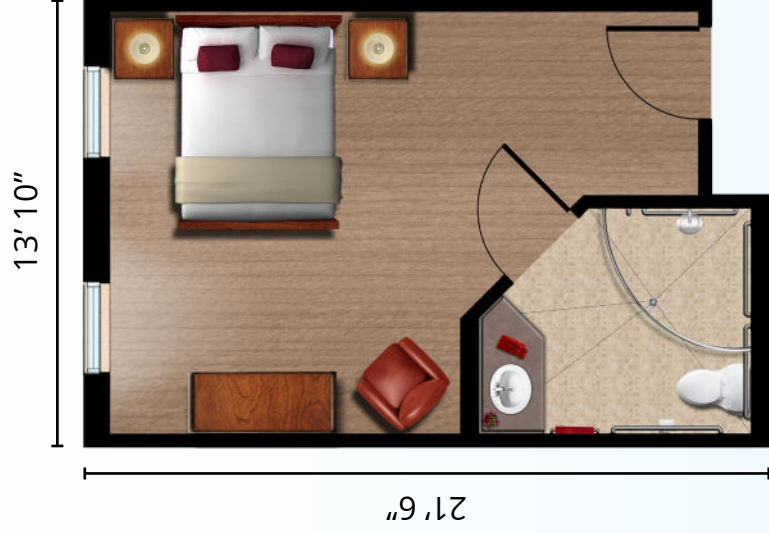

Waterford Lakes Community Floor Plan

Meadowbrook

Glenbrook

CERTUS Premier Memory Care Living

Private Suites

 The Oak Suite
281 Sq. Ft.

 The Pine Suite
318 Sq. Ft.

 The Magnolia Suite
396 Sq. Ft.