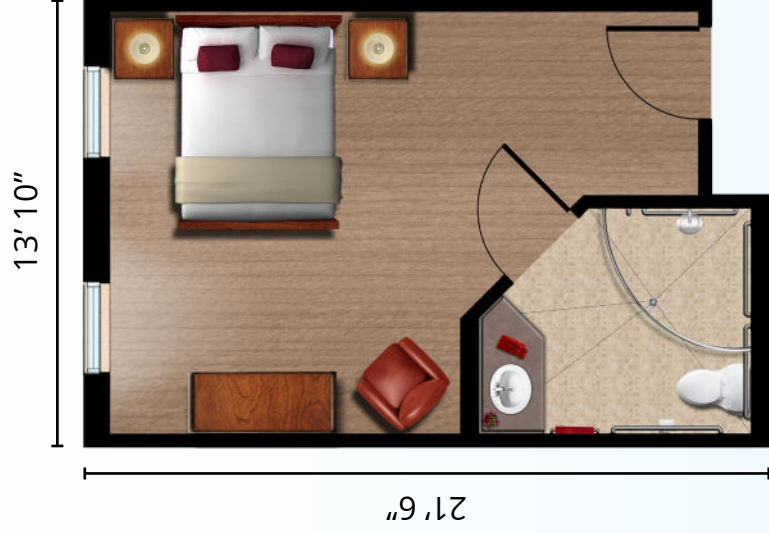

# Private Suites

■ The Oak Suite  
281 Sq. Ft.

■ The Pine Suite  
318 Sq. Ft.

■ The Magnolia Suite  
396 Sq. Ft.

*Thank you for joining the CERTUS family.*

Today your family selected: \_\_\_\_\_