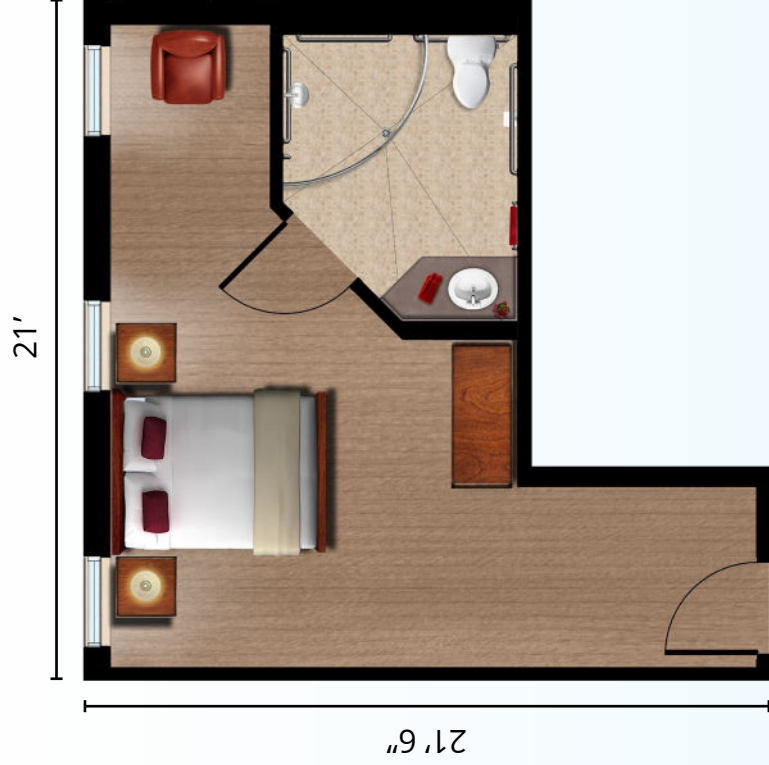

## Glenbrook

- The Oak Suite
- The Pine Suite
- The Magnolia Suite

# Private Suites

■ The Oak Suite  
281 Sq. Ft.

■ The Pine Suite  
318 Sq. Ft.

■ The Magnolia Suite  
396 Sq. Ft.

*Thank you for joining the CERTUS family.*

Today your family selected: \_\_\_\_\_