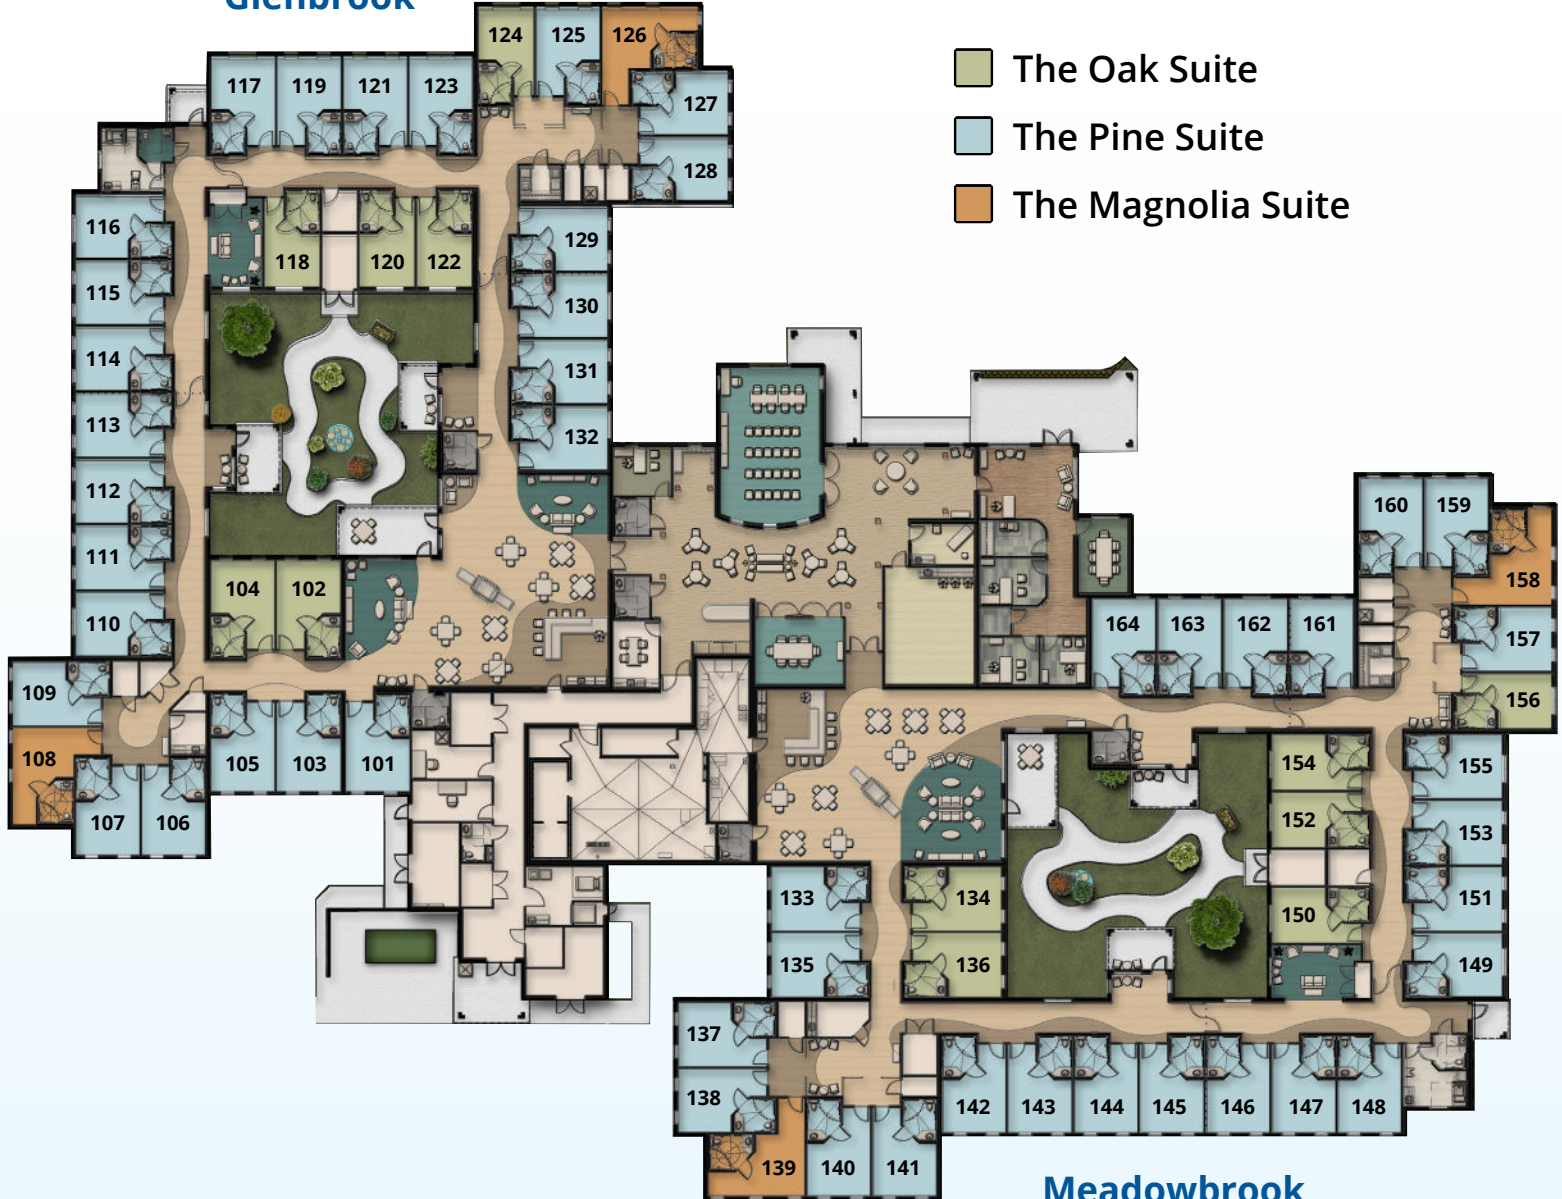

# Mount Dora Community Floor Plan

## Glenbrook

- The Oak Suite
- The Pine Suite
- The Magnolia Suite

## Meadowbrook

**CERTUS** | Premier Memory Care Living

# Private Suites

■ The Oak Suite  
281 Sq. Ft.

■ The Pine Suite  
318 Sq. Ft.

■ The Magnolia Suite  
396 Sq. Ft.

*Thank you for joining the CERTUS family.*

Today your family selected: \_\_\_\_\_