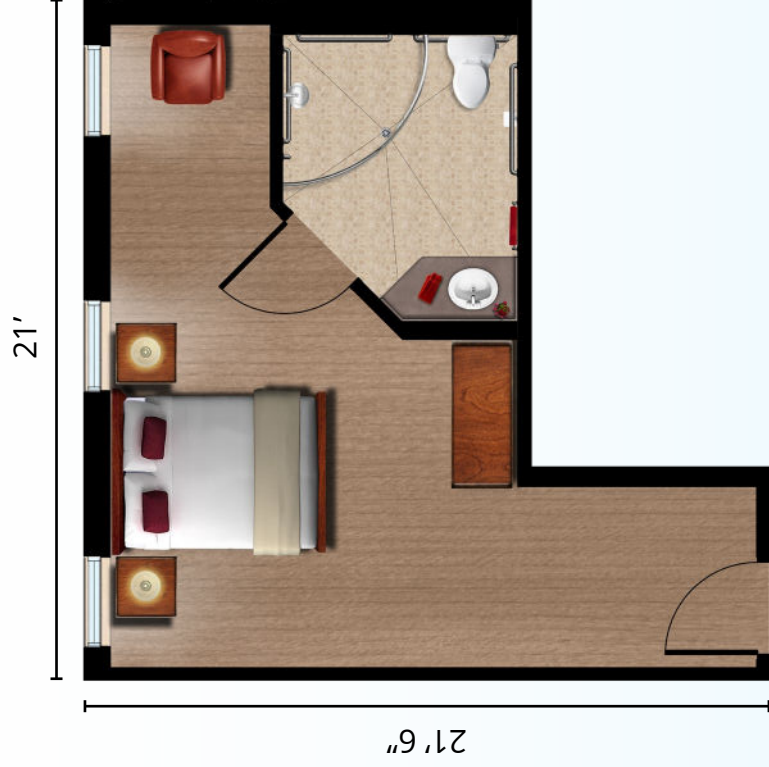

## Meadowbrook

-  The Oak Suite
-  The Pine Suite
-  The Magnolia Suite

# Private Suites

 The Oak Suite  
281 Sq. Ft.

 The Pine Suite  
318 Sq. Ft.

 The Magnolia Suite  
396 Sq. Ft.

*Thank you for joining the CERTUS family.*

Today your family selected: \_\_\_\_\_