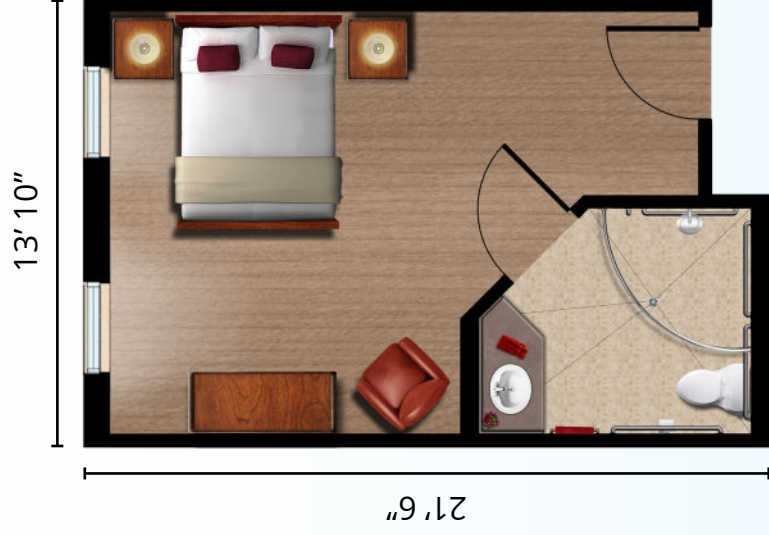

## Meadowbrook

-  The Oak Suite
-  The Pine Suite
-  The Magnolia Suite

# Private Suites

 The Oak Suite  
281 Sq. Ft.

 The Pine Suite  
318 Sq. Ft.

 The Magnolia Suite  
396 Sq. Ft.

*Thank you for joining the CERTUS family.*

Today your family selected: \_\_\_\_\_