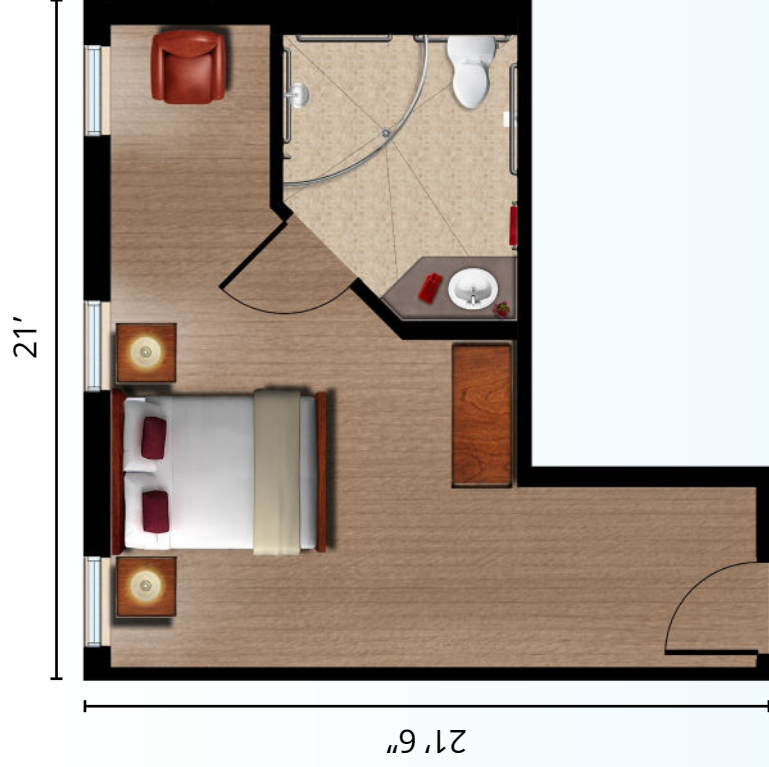

Vero Beach Community Floor Plan

Meadowbrook

-  The Oak Suite
-  The Pine Suite
-  The Magnolia Suite

Glenbrook

CERTUS Premier Memory
Care Living

Private Suites

 The Oak Suite
281 Sq. Ft.

 The Pine Suite
318 Sq. Ft.

 The Magnolia Suite
396 Sq. Ft.

Thank you for joining the CERTUS family.

Today your family selected: _____