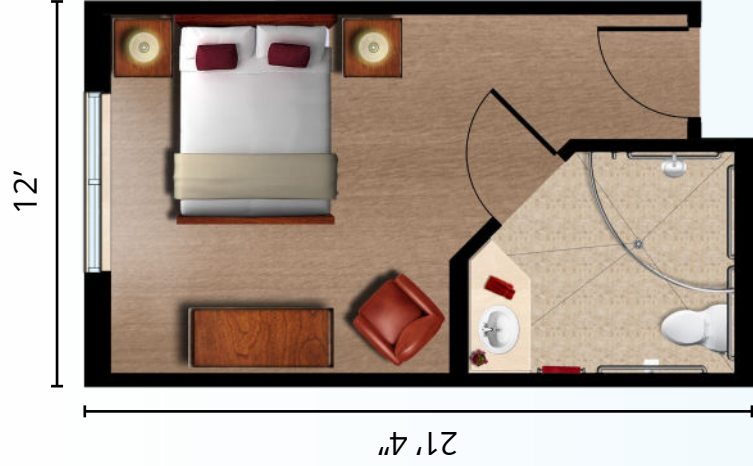

Vero Beach Community Floor Plan

Meadowbrook

-  The Oak Suite
-  The Pine Suite
-  The Magnolia Suite

Glenbrook

CERTUS Premier Memory
Care Living

Private Suites

 The Oak Suite
281 Sq. Ft.

 The Pine Suite
318 Sq. Ft.

 The Magnolia Suite
396 Sq. Ft.

Thank you for joining the CERTUS family.

Today your family selected: _____