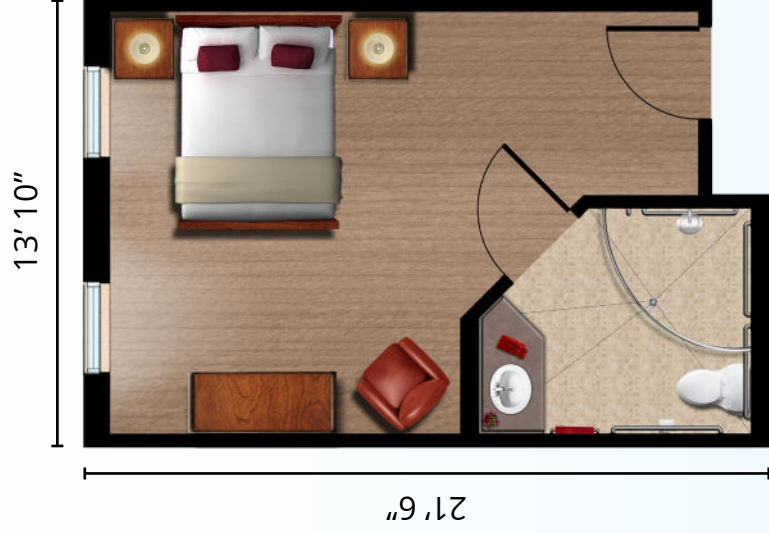

Vero Beach Community Floor Plan

Meadowbrook

-  The Oak Suite
-  The Pine Suite
-  The Magnolia Suite

Glenbrook

CERTUS Premier Memory
Care Living

Private Suites

 The Oak Suite
281 Sq. Ft.

 The Pine Suite
318 Sq. Ft.

 The Magnolia Suite
396 Sq. Ft.

Thank you for joining the CERTUS family.

Today your family selected: _____